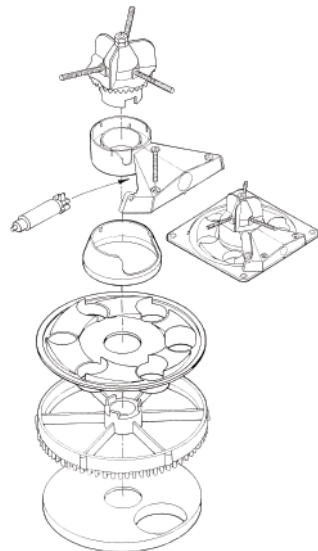

NORTHERN BEAVER DISPENSING CONVERSIONS

CB - Capsule Conversion

Use - 1 3/4" - 2.3" dia. / 44-58mm capsules

CC - Rocket Capsule Conversion

Capsules only, not for gum

Use - 1.1" dia. / 28mm or 1.3" dia. / 33mm capsules

CG - Rocket Gum Conversion

Use - Gumballs

1" - 1 3/8" dia. / 22-36mm
475-849 count (not 850 count)

CH - Rocket Roller Capsule Conversion

Use - 1.3" dia. / 33mm or mixed/odd shaped capsules

CD - Gum Conversion

CE - Regular Adjustable Conversion
with soft springs

Use - nuts, confections, chicklets, animal feed
This conversion is used where more than 1 piece is dispensed and you want to control the size of the portions

CF - 3" Capsule Conversion

Use - mike & ikes, jelly beans
3" dia. / 76mm capsules

CJ - High Capacity Adjustable Conversion

Use - nuts, confections, chicklets, animal feed, mike & ikes, jelly beans
With silver springs (hard products)
With black springs (soft products)