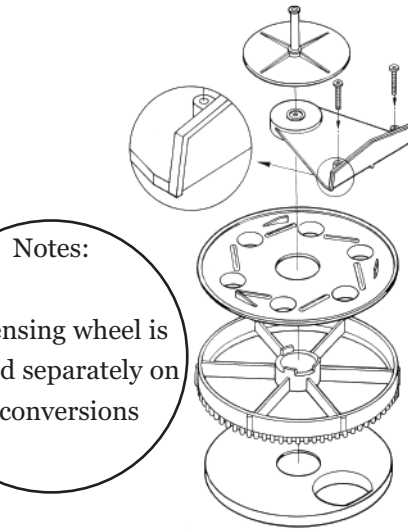

NORTHERN BEAVER DISPENSING CONVERSIONS

CB - Capsule Conversion

Use - 1 3/4" - 2.3" dia. / 44-58mm capsules

CC - Rocket Capsule Conversion

Capsules only, not for gum

Use - 1.1" dia. / 28mm or 1.3" dia. / 33mm capsules

CG - Rocket Gum Conversion

Use - Gumballs

1" - 1 3/8" dia. / 22-36mm
475-849 count (not 850 count)

CH - Rocket Roller Capsule Conversion

Use - 1.3" dia. / 33mm or mixed/odd shaped capsules

CD - Gum Conversion

CE - Regular Adjustable Conversion
with soft springs

Use - nuts, confections, chicklets, animal feed
This conversion is used where more than 1 piece is dispensed and you want to control the size of the portions

This conversion is used where more than 1 piece is dispensed and you want to control the size of the portions. Has larger portions than CE - Regular Adjustable Conversion

Notes:
Dispensing wheel is ordered separately on all conversions