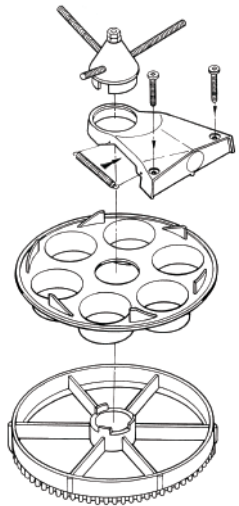

NORTHERN BEAVER DISPENSING CONVERSIONS

CB - Capsule Conversion

Use - 1 3/4" - 2.3" dia. / 44-58mm capsules

CC - Rocket Capsule Conversion

Capsules only, not for gum

Use - 1.1" dia. / 28mm or 1.3" dia. / 33mm capsules

CG - Rocket Gum Conversion

Use - Gumballs

1" - 1 3/8" dia. / 22-36mm
475-849 count (not 850 count)

CH - Rocket Roller Capsule Conversion

Use - 1.3" dia. / 33mm or mixed/odd shaped capsules

CD - Gum Conversion

Use - 7/8" - 1" dia. / 22-25mm gumballs
850-1600 count

CI - Capsule Roller Conversion

Use - 2.3" dia. / 59mm or mixed/odd shaped capsules

Notes two types of rollers:

Use flat roller if you are using mixed capsule shaped (under 2")
Use concave rollers only with 2.3" round capsules (over 2")

CE - Regular Adjustable Conversion
with soft springs

Use - nuts, confections, chicklets, animal feed
This conversion is used where more than 1 piece is dispensed and you want to control the size of the portions