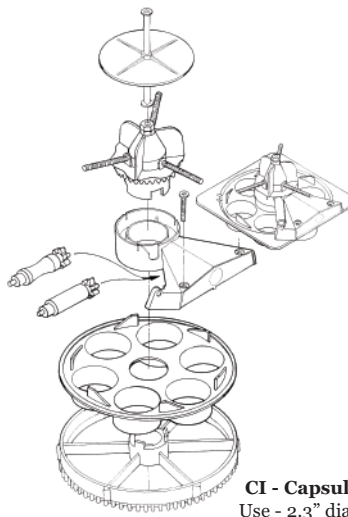

NORTHERN BEAVER DISPENSING CONVERSIONS

CB - Capsule Conversion

Use - 1 3/4" - 2.3" dia. / 44-58mm capsules

CC - Rocket Capsule Conversion

Capsules only, not for gum

Use - 1.1" dia. / 28mm or 1.3" dia. / 33mm capsules

CG - Rocket Gum Conversion

Use - Gumballs

1" - 1 3/8" dia. / 22-36mm
475-849 count (not 850 count)

CH - Rocket Roller Capsule Conversion

Use - 1.3" dia. / 33mm or mixed/odd shaped capsules

CD - Gum Conversion

Use - 7/8" - 1" dia. / 22-25mm gumballs
850-1600 count

CI - Capsule Roller Conversion

Use - 2.3" dia. / 59mm or mixed/odd shaped capsules

Notes two types of rollers:

Use flat roller if you are using mixed capsule shaped (under 2")
Use concave rollers only with 2.3" round capsules (over 2")

CE - Regular Adjustable Conversion
with soft springs

Use - nuts, confections, chicklets, animal feed
This conversion is used where more than 1 piece is dispensed and you want to control the size of the portions