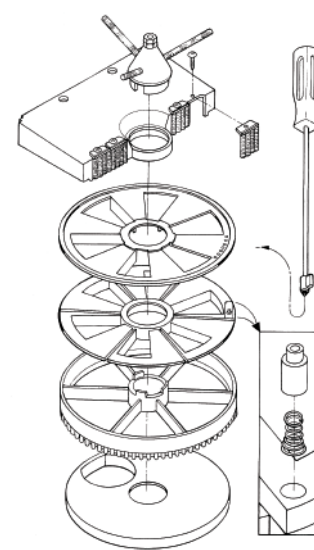

CG - Rocket Gum Conversion

Use - Gumballs

1" - 1 3/8" dia. / 22-36mm
475-849 count (not 850 count)

CH - Rocket Roller Capsule Conversion

Use - 1.3" dia. / 33mm or mixed/odd shaped capsules

CD - Gum Conversion

Use - 7/8" - 1" dia. / 22-25mm gumballs
850-1600 count

CI - Capsule Roller Conversion

Use - 2.3" dia. / 59mm or mixed/odd shaped capsules

Notes two types of rollers:

Use flat roller if you are using mixed capsule shaped (under 2")
Use concave rollers only with 2.3" round capsules (over 2")

CE - Regular Adjustable Conversion
with soft springs

Use - nuts, confections, chicklets, animal feed
This conversion is used where more than 1 piece is dispensed and you want to control the size of the portions

CF - 3" Capsule Conversion

Use - mike & ikes, jelly beans
3" dia. / 76mm capsules

CJ - High Capacity Adjustable Conversion

Use - nuts, confections, chicklets, animal feed, mike & ikes, jelly beans
With silver springs (hard products)
With black springs (soft products)