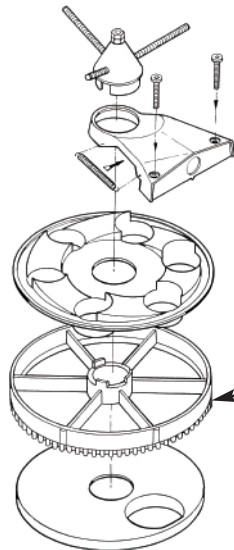

NORTHERN BEAVER DISPENSING CONVERSIONS

CB - Capsule Conversion

Use - 1 3/4" - 2.3" dia. / 44-58mm capsules

CC - Rocket Capsule Conversion

Capsules only, not for gum

Use - 1.1" dia. / 28mm or 1.3" dia. / 33mm capsules

CG - Rocket Gum Conversion

Use - Gumballs

1" - 1 3/8" dia. / 22-36mm
475-849 count (not 850 count)

CH - Rocket Roller Capsule Conversion

Use - 1.3" dia. / 33mm or mixed/odd shaped capsules

CD - Gum Conversion

Use - 7/8" - 1" dia. / 22-25mm gumballs
850-1600 count

CI - Capsule Roller Conversion

Use - 2.3" dia. / 59mm or mixed/odd shaped capsules

Notes two types of rollers:

Use flat roller if you are using mixed capsule shaped (under 2")
Use concave rollers only with 2.3" round capsules (over 2")

CE - Regular Adjustable Conversion
with soft springs

Use - nuts, confections, chicklets, animal feed
This conversion is used where more than 1 piece is dispensed and you want to control the size of the portions