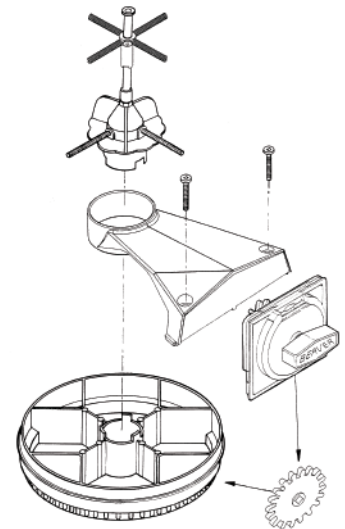

CG - Rocket Gum Conversion

Use - Gumballs

1" - 1 3/8" dia. / 22-36mm
475-849 count (not 850 count)

CH - Rocket Roller Capsule Conversion

Use - 1.3" dia. / 33mm or mixed/odd shaped capsules

CD - Gum Conversion

Use - 7/8" - 1" dia. / 22-25mm gumballs
850-1600 count

CI - Capsule Roller Conversion

Use - 2.3" dia. / 59mm or mixed/odd shaped capsules

Notes two types of rollers:

Use flat roller if you are using mixed capsule shaped (under 2")
Use concave rollers only with 2.3" round capsules (over 2")

CE - Regular Adjustable Conversion
with soft springs

Use - nuts, confections, chicklets, animal feed
This conversion is used where more than 1 piece is dispensed and you want to control the size of the portions

CF - 3" Capsule Conversion

Use - mike & ikes, jelly beans
3" dia. / 76mm capsules

CJ - High Capacity Adjustable Conversion

Use - nuts, confections, chicklets, animal feed, mike & ikes, jelly beans
With silver springs (hard products)
With black springs (soft products)