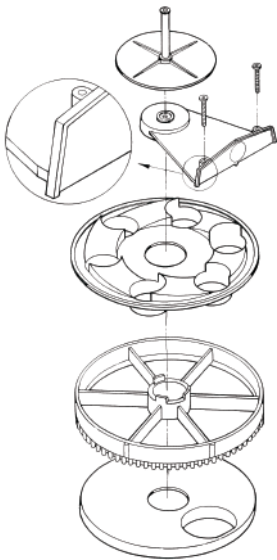

NORTHERN BEAVER DISPENSING CONVERSIONS

CB - Capsule Conversion

Use - 1 3/4" - 2.3" dia. / 44-58mm capsules

CC - Rocket Capsule Conversion

Capsules only, not for gum

Use - 1.1" dia. / 28mm or 1.3" dia. / 33mm capsules

CG - Rocket Gum Conversion

Use - Gumballs

1" - 1 3/8" dia. / 22-36mm
475-849 count (not 850 count)

CH - Rocket Roller Capsule Conversion

Use - 1.3" dia. / 33mm or mixed/odd shaped capsules

CD - Gum Conversion

Use - 7/8" - 1" dia. / 22-25mm gumballs
850-1600 count

CI - Capsule Roller Conversion

Use - 2.3" dia. / 59mm or mixed/odd shaped capsules

Notes two types of rollers:

Use flat roller if you are using mixed capsule shaped (under 2")
Use concave rollers only with 2.3" round capsules (over 2")

CE - Regular Adjustable Conversion
with soft springs

Use - nuts, confections, chicklets, animal feed
This conversion is used where more than 1 piece is dispensed and you want to control the size of the portions