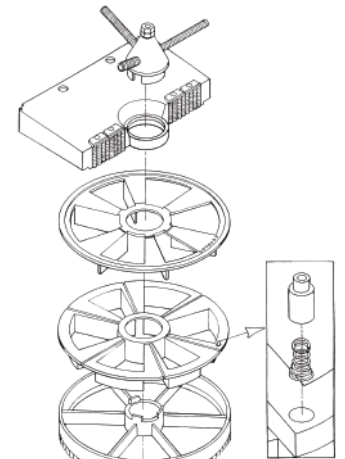

CG - Rocket Gum Conversion

Use - Gumballs

1" - 1 3/8" dia. / 22-36mm
475-849 count (not 850 count)

CH - Rocket Roller Capsule Conversion

Use - 1.3" dia. / 33mm or mixed/odd shaped capsules

CD - Gum Conversion

Use - 7/8" - 1" dia. / 22-25mm gumballs
850-1600 count

CI - Capsule Roller Conversion

Use - 2.3" dia. / 59mm or mixed/odd shaped capsules

Notes two types of rollers:

Use flat roller if you are using mixed capsule shaped (under 2")
Use concave rollers only with 2.3" round capsules (over 2")

CE - Regular Adjustable Conversion
with soft springs

Use - nuts, confections, chicklets, animal feed
This conversion is used where more than 1 piece is dispensed and you want to control the size of the portions

CF - 3" Capsule Conversion

Use - mike & ikes, jelly beans
3" dia. / 76mm capsules

CJ - High Capacity Adjustable Conversion

Use - nuts, confections, chicklets, animal feed, mike & ikes, jelly beans
With silver springs (hard products)
With black springs (soft products)