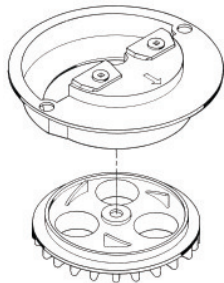

# RB SERIES DISPENSING CONVERSIONS

**B1 - 1" Gum Conversion**  
 1" dia./25.4mm holes with silver springs  
 Use - Gumballs  
 3/4" - 15 / 16" dia./19-24 mm  
 1400-1900 count

**B2 - 3/4" Gum Conversion**  
 3/4" dia. / 19mm holes with silver springs  
 Use - Gumballs  
 5/8" - 7/8" dia. / 16-22 mm

**B3 - 9 Hole Gum Conversion**  
 3/4" dia. / 19mm with silver springs  
 Use - Gumballs  
 3600-8600 count

**B5 - Deep Adjustable Conversion**  
 With silver springs (hard products)  
 With black spring (soft products)  
 Use - nuts, confections, chicklets, animal feed, mike & ikes, jelly beans

**B7 - Shallow Adjustable conversion**  
 With silver springs (hard products)  
 With black spring (soft products)  
 Use - nuts, confections, chicklets, animal feed

**B8 - Capsule Gum Conversion**  
 1 1/2" dia. / 38mm holes with silver springs  
 Use - Gumballs  
 1 3/16" - 1 3/8" dia. / 30-35mm  
 250-900 count

**B10 - Capsule Toy Conversion**  
 1 1/2" dia. / 39mm holes with heavy duty agitator & 4 silver housing springs  
 Use - Capsule products  
 1", 1 1/8", 1.3" round or acorn shaped

**B12 - High Capacity Adjustable Conversion**  
 With silver springs  
 Use - nuts, confections, chicklets, animal feed, mike & ikes, jelly beans