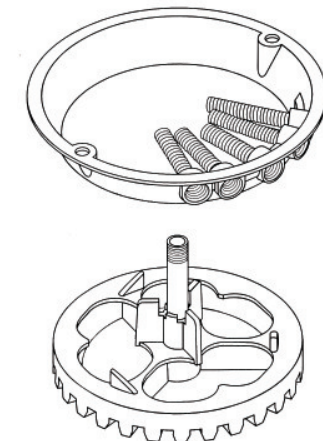

**B7 - Shallow Adjustable conversion**  
 With silver springs (hard products)  
 With black spring (soft products)  
 Use - nuts, confections, chicklets, animal feed

**B8 - Capsule Gum Conversion**  
 1 1/2" dia. / 38mm holes with silver springs  
 Use - Gumballs  
 1 3/16" - 1 3/8" dia. / 30-35mm  
 250-900 count

**B10 - Capsule Toy Conversion**  
 1 1/2" dia. / 39mm holes with heavy duty agitator & 4 silver housing springs  
 Use - Capsule products  
 1", 1 1/8", 1.3" round or acorn shaped

**B12 - High Capacity Adjustable Conversion**  
 With silver springs  
 Use - nuts, confections, chicklets, animal feed, mike & ikes, jelly beans

**B9 - Rocket Conversion**  
 1 1/4" dia. / 32mm holes with silver springs  
 Use - Gumballs  
 7/8" - 13/16" dia./22-31mm  
 950-1600 count

**B14 - 2 Ball Gum Conversion**  
 Use when you wish to dispense 2 balls  
 Of 850-1430 count gum