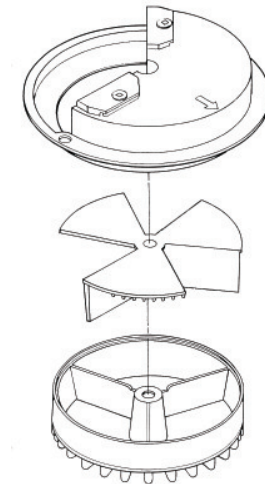

# RB SERIES DISPENSING CONVERSIONS

**B1 - 1" Gum Conversion**  
 1" dia./25.4mm holes with silver springs  
 Use - Gumballs  
 3/4" - 15 / 16" dia./19-24 mm  
 1400-1900 count

**B2 - 3/4" Gum Conversion**  
 3/4" dia. / 19mm holes with silver springs  
 Use - Gumballs  
 5/8" - 7/8" dia. / 16-22 mm

**B3 - 9 Hole Gum Conversion**  
 3/4" dia. / 19mm with silver springs  
 Use - Gumballs  
 3600-8600 count

**B5 - Deep Adjustable Conversion**  
 With silver springs (hard products)  
 With black spring (soft products)  
 Use - nuts, confections, chicklets, animal feed, mike & ikes, jelly beans

**B7 - Shallow Adjustable conversion**  
 With silver springs (hard products)  
 With black spring (soft products)  
 Use - nuts, confections, chicklets, animal feed

**B8 - Capsule Gum Conversion**  
 1 1/2" dia. / 38mm holes with silver springs  
 Use - Gumballs  
 1 3/16" - 1 3/8" dia. / 30-35mm  
 250-900 count

**B10 - Capsule Toy Conversion**  
 1 1/2" dia. / 39mm holes with heavy duty agitator & 4 silver housing springs  
 Use - Capsule products  
 1", 1 1/8", 1.3" round or acorn shaped

**B12 - High Capacity Adjustable Conversion**  
 With silver springs  
 Use - nuts, confections, chicklets, animal feed, mike & ikes, jelly beans