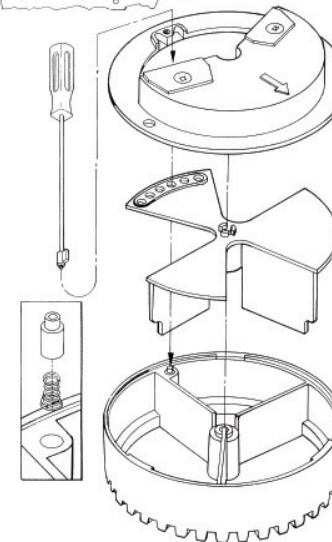

**B7 - Shallow Adjustable conversion**  
 With silver springs (hard products)  
 With black spring (soft products)  
 Use - nuts, confections, chicklets, animal feed

**B8 - Capsule Gum Conversion**  
 1 1/2" dia. / 38mm holes with silver springs  
 Use - Gumballs  
 1 3/16" - 1 3/8" dia. / 30-35mm  
 250-900 count

**B10 - Capsule Toy Conversion**  
 1 1/2" dia. / 39mm holes with heavy duty agitator & 4 silver housing springs  
 Use - Capsule products  
 1", 1 1/8", 1.3" round or acorn shaped

**B12 - High Capacity Adjustable Conversion**  
 With silver springs  
 Use - nuts, confections, chicklets, animal feed, mike & ikes, jelly beans

**B9 - Rocket Conversion**  
 1 1/4" dia. / 32mm holes with silver springs  
 Use - Gumballs  
 7/8" - 13/16" dia./22-31mm  
 950-1600 count

**B14 - 2 Ball Gum Conversion**  
 Use when you wish to dispense 2 balls  
 Of 850-1430 count gum