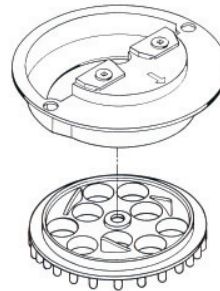

# RB SERIES DISPENSING CONVERSIONS

**B1 - 1" Gum Conversion**  
 1" dia./25.4mm holes with silver springs  
 Use - Gumballs  
 3/4" - 15 / 16" dia./19-24 mm  
 1400-1900 count

**B2 - 3/4" Gum Conversion**  
 3/4" dia. / 19mm holes with silver springs  
 Use - Gumballs  
 5/8" - 7/8" dia. / 16-22 mm

**B3 - 9 Hole Gum Conversion**  
 3/4" dia. / 19mm with silver springs  
 Use - Gumballs  
 3600-8600 count

**B5 - Deep Adjustable Conversion**  
 With silver springs (hard products)  
 With black spring (soft products)  
 Use - nuts, confections, chicklets, animal feed, mike & ikes, jelly beans

**B7 - Shallow Adjustable conversion**  
 With silver springs (hard products)  
 With black spring (soft products)  
 Use - nuts, confections, chicklets, animal feed

**B8 - Capsule Gum Conversion**  
 1 1/2" dia. / 38mm holes with silver springs  
 Use - Gumballs  
 1 3/16" - 1 3/8" dia. / 30-35mm  
 250-900 count

**B10 - Capsule Toy Conversion**  
 1 1/2" dia. / 39mm holes with heavy duty agitator & 4 silver housing springs  
 Use - Capsule products  
 1", 1 1/8", 1.3" round or acorn shaped

**B12 - High Capacity Adjustable Conversion**  
 With silver springs  
 Use - nuts, confections, chicklets, animal feed, mike & ikes, jelly beans