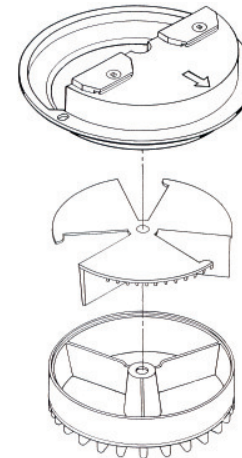

# RB SERIES DISPENSING CONVERSIONS

**B1 - 1" Gum Conversion**  
 1" dia./25.4mm holes with silver springs  
 Use - Gumballs  
 3/4" - 15 / 16" dia./19-24 mm  
 1400-1900 count

**B2 - 3/4" Gum Conversion**  
 3/4" dia. / 19mm holes with silver springs  
 Use - Gumballs  
 5/8" - 7/8" dia. / 16-22 mm

**B3 - 9 Hole Gum Conversion**  
 3/4" dia. / 19mm with silver springs  
 Use - Gumballs  
 3600-8600 count

**B5 - Deep Adjustable Conversion**  
 With silver springs (hard products)  
 With black spring (soft products)  
 Use - nuts, confections, chicklets, animal feed, mike & ikes, jelly beans

**B7 - Shallow Adjustable conversion**  
 With silver springs (hard products)  
 With black spring (soft products)  
 Use - nuts, confections, chicklets, animal feed

**B8 - Capsule Gum Conversion**  
 1 1/2" dia. / 38mm holes with silver springs  
 Use - Gumballs  
 1 3/16" - 1 3/8" dia. / 30-35mm  
 250-900 count

**B10 - Capsule Toy Conversion**  
 1 1/2" dia. / 39mm holes with heavy duty agitator & 4 silver housing springs  
 Use - Capsule products  
 1", 1 1/8", 1.3" round or acorn shaped

**B12 - High Capacity Adjustable Conversion**  
 With silver springs  
 Use - nuts, confections, chicklets, animal feed, mike & ikes, jelly beans