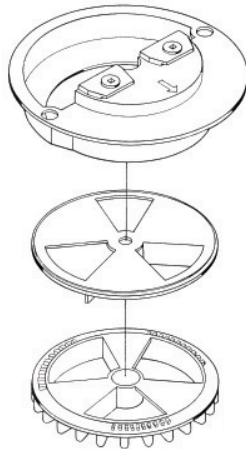

# RB SERIES DISPENSING CONVERSIONS

**B1 - 1" Gum Conversion**  
 1" dia./25.4mm holes with silver springs  
 Use - Gumballs  
 3/4" - 15 / 16" dia./19-24 mm  
 1400-1900 count

**B2 - 3/4" Gum Conversion**  
 3/4" dia. / 19mm holes with silver springs  
 Use - Gumballs  
 5/8" - 7/8" dia. / 16-22 mm

**B3 - 9 Hole Gum Conversion**  
 3/4" dia. / 19mm with silver springs  
 Use - Gumballs  
 3600-8600 count

**B5 - Deep Adjustable Conversion**  
 With silver springs (hard products)  
 With black spring (soft products)  
 Use - nuts, confections, chicklets, animal feed, mike & ikes, jelly beans

**B7 - Shallow Adjustable conversion**  
 With silver springs (hard products)  
 With black spring (soft products)  
 Use - nuts, confections, chicklets, animal feed

**B8 - Capsule Gum Conversion**  
 1 1/2" dia. / 38mm holes with silver springs  
 Use - Gumballs  
 1 3/16" - 1 3/8" dia. / 30-35mm  
 250-900 count

**B10 - Capsule Toy Conversion**  
 1 1/2" dia. / 39mm holes with heavy duty agitator & 4 silver housing springs  
 Use - Capsule products  
 1", 1 1/8", 1.3" round or acorn shaped

**B12 - High Capacity Adjustable Conversion**  
 With silver springs  
 Use - nuts, confections, chicklets, animal feed, mike & ikes, jelly beans