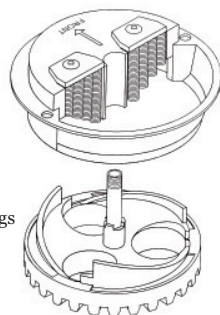

**B7 - Shallow Adjustable conversion**  
 With silver springs (hard products)  
 With black spring (soft products)  
 Use - nuts, confections, chicklets, animal feed

**B8 - Capsule Gum Conversion**  
 1 1/2" dia. / 38mm holes with silver springs  
 Use - Gumballs  
 1 3/16" - 1 3/8" dia. / 30-35mm  
 250-900 count

**B10 - Capsule Toy Conversion**  
 1 1/2" dia. / 39mm holes with heavy duty agitator & 4 silver housing springs  
 Use - Capsule products  
 1", 1 1/8", 1.3" round or acorn shaped

**B12 - High Capacity Adjustable Conversion**  
 With silver springs  
 Use - nuts, confections, chicklets, animal feed, mike & ikes, jelly beans

**B9 - Rocket Conversion**  
 1 1/4" dia. / 32mm holes with silver springs  
 Use - Gumballs  
 7/8" - 13/16" dia./22-31mm  
 950-1600 count

**B14 - 2 Ball Gum Conversion**  
 Use when you wish to dispense 2 balls  
 Of 850-1430 count gum