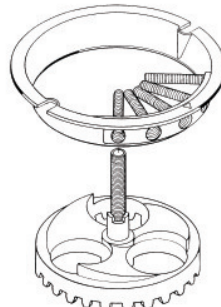

**B3 - 9 Hole Gum Conversion**  
 3/4" dia. / 19mm with silver springs  
 Use - Gumballs  
 3600-8600 count

**B5 - Deep Adjustable Conversion**  
 With silver springs (hard products)  
 With black spring (soft products)  
 Use - nuts, confections, chicklets, animal feed, mike & ikes, jelly beans

**B6 - Deep Adjustable Anti-Milking Conversion**  
 For extra large portions  
 With silver springs (hard products)  
 With black spring (soft products)  
 Use - nuts, confections, chicklets, animal feed, mike & ikes, jelly beans

**B7 - Shallow Adjustable conversion**  
 With silver springs (hard products)  
 With black spring (soft products)  
 Use - nuts, confections, chicklets, animal feed

**B8 - Capsule Gum Conversion**  
 1 1/2" dia. / 38mm holes with silver springs  
 Use - Gumballs  
 1 3/16" - 1 3/8" dia. / 30-35mm  
 250-900 count

**B10 - Capsule Toy Conversion**  
 1 1/2" dia. / 39mm holes with heavy duty agitator & 4 silver housing springs  
 Use - Capsule products  
 1", 1 1/8", 1.3" round or acorn shaped

**B12 - High Capacity Adjustable Conversion**  
 With silver springs  
 Use - nuts, confections, chicklets, animal feed, mike & ikes, jelly beans