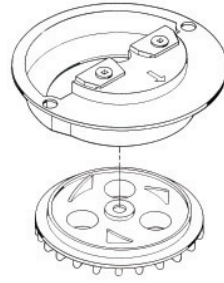

# RB SERIES DISPENSING CONVERSIONS

**B1 - 1" Gum Conversion**  
 1" dia./25.4mm holes with silver springs  
 Use - Gumballs  
 3/4" - 15 / 16" dia./19-24 mm  
 1400-1900 count

**B2 - 3/4" Gum Conversion**  
 3/4" dia. / 19mm holes with silver springs  
 Use - Gumballs  
 5/8" - 7/8" dia. / 16-22 mm

**B3 - 9 Hole Gum Conversion**  
 3/4" dia. / 19mm with silver springs  
 Use - Gumballs  
 3600-8600 count

**B5 - Deep Adjustable Conversion**  
 With silver springs (hard products)  
 With black spring (soft products)  
 Use - nuts, confections, chicklets, animal feed, mike & ikes, jelly beans

**B7 - Shallow Adjustable conversion**  
 With silver springs (hard products)  
 With black spring (soft products)  
 Use - nuts, confections, chicklets, animal feed

**B8 - Capsule Gum Conversion**  
 1 1/2" dia. / 38mm holes with silver springs  
 Use - Gumballs  
 1 3/16" - 1 3/8" dia. / 30-35mm  
 250-900 count

**B10 - Capsule Toy Conversion**  
 1 1/2" dia. / 39mm holes with heavy duty agitator & 4 silver housing springs  
 Use - Capsule products  
 1", 1 1/8", 1.3" round or acorn shaped

**B12 - High Capacity Adjustable Conversion**  
 With silver springs  
 Use - nuts, confections, chicklets, animal feed, mike & ikes, jelly beans