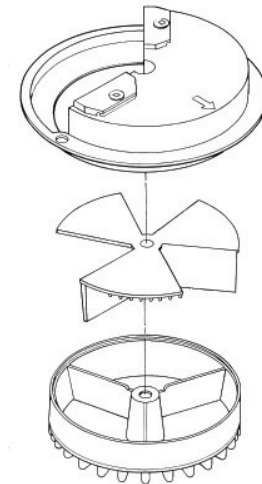

RB SERIES DISPENSING CONVERSIONS

B1 - 1" Gum Conversion
 1" dia./25.4mm holes with silver springs
 Use - Gumballs
 3/4" - 15 / 16" dia./19-24 mm
 1400-1900 count

B2 - 3/4" Gum Conversion
 3/4" dia. / 19mm holes with silver springs
 Use - Gumballs
 5/8" - 7/8" dia. / 16-22 mm

B3 - 9 Hole Gum Conversion
 3/4" dia. / 19mm with silver springs
 Use - Gumballs
 3600-8600 count

B5 - Deep Adjustable Conversion
 With silver springs (hard products)
 With black spring (soft products)
 Use - nuts, confections, chicklets, animal feed, mike & ikes, jelly beans

B7 - Shallow Adjustable conversion
 With silver springs (hard products)
 With black spring (soft products)
 Use - nuts, confections, chicklets, animal feed

B8 - Capsule Gum Conversion
 1 1/2" dia. / 38mm holes with silver springs
 Use - Gumballs
 1 3/16" - 1 3/8" dia. / 30-35mm
 250-900 count

B10 - Capsule Toy Conversion
 1 1/2" dia. / 39mm holes with heavy duty agitator & 4 silver housing springs
 Use - Capsule products
 1", 1 1/8", 1.3" round or acorn shaped

B12 - High Capacity Adjustable Conversion
 With silver springs
 Use - nuts, confections, chicklets, animal feed, mike & ikes, jelly beans