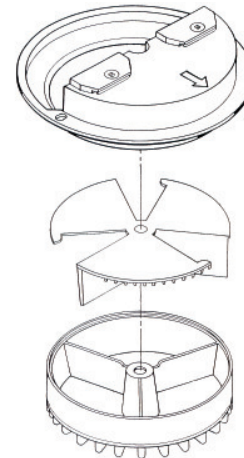

RB SERIES DISPENSING CONVERSIONS

B1 - 1" Gum Conversion
 1" dia./25.4mm holes with silver springs
 Use - Gumballs
 3/4" - 15 / 16" dia./19-24 mm
 1400-1900 count

B2 - 3/4" Gum Conversion
 3/4" dia. / 19mm holes with silver springs
 Use - Gumballs
 5/8" - 7/8" dia. / 16-22 mm

B3 - 9 Hole Gum Conversion
 3/4" dia. / 19mm with silver springs
 Use - Gumballs
 3600-8600 count

B5 - Deep Adjustable Conversion
 With silver springs (hard products)
 With black spring (soft products)
 Use - nuts, confections, chicklets, animal feed, mike & ikes, jelly beans

B7 - Shallow Adjustable conversion
 With silver springs (hard products)
 With black spring (soft products)
 Use - nuts, confections, chicklets, animal feed

B8 - Capsule Gum Conversion
 1 1/2" dia. / 38mm holes with silver springs
 Use - Gumballs
 1 3/16" - 1 3/8" dia. / 30-35mm
 250-900 count

B10 - Capsule Toy Conversion
 1 1/2" dia. / 39mm holes with heavy duty agitator & 4 silver housing springs
 Use - Capsule products
 1", 1 1/8", 1.3" round or acorn shaped

B12 - High Capacity Adjustable Conversion
 With silver springs
 Use - nuts, confections, chicklets, animal feed, mike & ikes, jelly beans