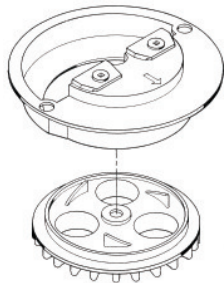

RB SERIES DISPENSING CONVERSIONS

B1 - 1" Gum Conversion
 1" dia./25.4mm holes with silver springs
 Use - Gumballs
 3/4" - 15 / 16" dia./19-24 mm
 1400-1900 count

B2 - 3/4" Gum Conversion
 3/4" dia. / 19mm holes with silver springs
 Use - Gumballs
 5/8" - 7/8" dia. / 16-22 mm

B3 - 9 Hole Gum Conversion
 3/4" dia. / 19mm with silver springs
 Use - Gumballs
 3600-8600 count

B5 - Deep Adjustable Conversion
 With silver springs (hard products)
 With black spring (soft products)
 Use - nuts, confections, chicklets, animal feed, mike & ikes, jelly beans

B7 - Shallow Adjustable conversion
 With silver springs (hard products)
 With black spring (soft products)
 Use - nuts, confections, chicklets, animal feed

B8 - Capsule Gum Conversion
 1 1/2" dia. / 38mm holes with silver springs
 Use - Gumballs
 1 3/16" - 1 3/8" dia. / 30-35mm
 250-900 count

B10 - Capsule Toy Conversion
 1 1/2" dia. / 39mm holes with heavy duty agitator & 4 silver housing springs
 Use - Capsule products
 1", 1 1/8", 1.3" round or acorn shaped

B12 - High Capacity Adjustable Conversion
 With silver springs
 Use - nuts, confections, chicklets, animal feed, mike & ikes, jelly beans