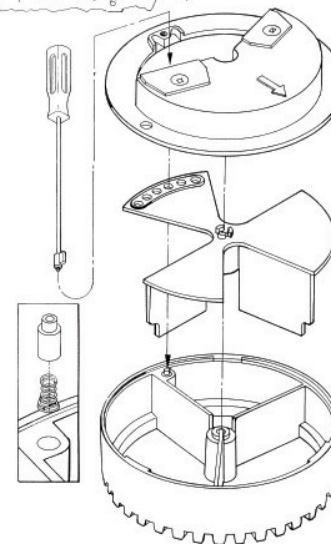

B3 - 9 Hole Gum Conversion
 3/4" dia. / 19mm with silver springs
 Use - Gumballs
 3600-8600 count

B5 - Deep Adjustable Conversion
 With silver springs (hard products)
 With black spring (soft products)
 Use - nuts, confections, chicklets, animal feed, mike & ikes, jelly beans

B6 - Deep Adjustable Anti-Milking Conversion
 For extra large portions
 With silver springs (hard products)
 With black spring (soft products)
 Use - nuts, confections, chicklets, animal feed, mike & ikes, jelly beans

B7 - Shallow Adjustable conversion
 With silver springs (hard products)
 With black spring (soft products)
 Use - nuts, confections, chicklets, animal feed

B8 - Capsule Gum Conversion
 1 1/2" dia. / 38mm holes with silver springs
 Use - Gumballs
 1 3/16" - 1 3/8" dia. / 30-35mm
 250-900 count

B10 - Capsule Toy Conversion
 1 1/2" dia. / 39mm holes with heavy duty agitator & 4 silver housing springs
 Use - Capsule products
 1", 1 1/8", 1.3" round or acorn shaped

B12 - High Capacity Adjustable Conversion
 With silver springs
 Use - nuts, confections, chicklets, animal feed, mike & ikes, jelly beans