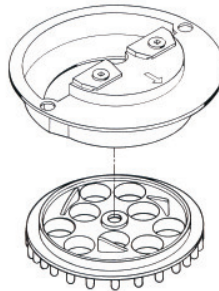

RB SERIES DISPENSING CONVERSIONS

B1 - 1" Gum Conversion
 1" dia./25.4mm holes with silver springs
 Use - Gumballs
 3/4" - 15 / 16" dia./19-24 mm
 1400-1900 count

B2 - 3/4" Gum Conversion
 3/4" dia. / 19mm holes with silver springs
 Use - Gumballs
 5/8" - 7/8" dia. / 16-22 mm

B3 - 9 Hole Gum Conversion
 3/4" dia. / 19mm with silver springs
 Use - Gumballs
 3600-8600 count

B5 - Deep Adjustable Conversion
 With silver springs (hard products)
 With black spring (soft products)
 Use - nuts, confections, chicklets, animal feed, mike & ikes, jelly beans

B7 - Shallow Adjustable conversion
 With silver springs (hard products)
 With black spring (soft products)
 Use - nuts, confections, chicklets, animal feed

B8 - Capsule Gum Conversion
 1 1/2" dia. / 38mm holes with silver springs
 Use - Gumballs
 1 3/16" - 1 3/8" dia. / 30-35mm
 250-900 count

B10 - Capsule Toy Conversion
 1 1/2" dia. / 39mm holes with heavy duty agitator & 4 silver housing springs
 Use - Capsule products
 1", 1 1/8", 1.3" round or acorn shaped

B12 - High Capacity Adjustable Conversion
 With silver springs
 Use - nuts, confections, chicklets, animal feed, mike & ikes, jelly beans