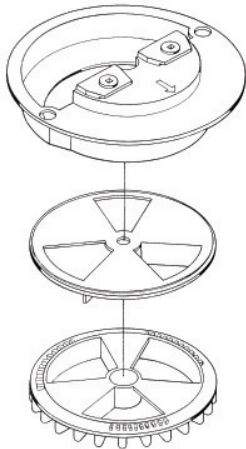

RB SERIES DISPENSING CONVERSIONS

B1 - 1" Gum Conversion
 1" dia./25.4mm holes with silver springs
 Use - Gumballs
 3/4" - 15 / 16" dia./19-24 mm
 1400-1900 count

B2 - 3/4" Gum Conversion
 3/4" dia. / 19mm holes with silver springs
 Use - Gumballs
 5/8" - 7/8" dia. / 16-22 mm

B3 - 9 Hole Gum Conversion
 3/4" dia. / 19mm with silver springs
 Use - Gumballs
 3600-8600 count

B5 - Deep Adjustable Conversion
 With silver springs (hard products)
 With black spring (soft products)
 Use - nuts, confections, chicklets, animal feed, mike & ikes, jelly beans

B7 - Shallow Adjustable conversion
 With silver springs (hard products)
 With black spring (soft products)
 Use - nuts, confections, chicklets, animal feed

B8 - Capsule Gum Conversion
 1 1/2" dia. / 38mm holes with silver springs
 Use - Gumballs
 1 3/16" - 1 3/8" dia. / 30-35mm
 250-900 count

B10 - Capsule Toy Conversion
 1 1/2" dia. / 39mm holes with heavy duty agitator & 4 silver housing springs
 Use - Capsule products
 1", 1 1/8", 1.3" round or acorn shaped

B12 - High Capacity Adjustable Conversion
 With silver springs
 Use - nuts, confections, chicklets, animal feed, mike & ikes, jelly beans