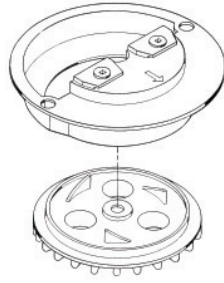

RB SERIES DISPENSING CONVERSIONS

B1 - 1" Gum Conversion
 1" dia./25.4mm holes with silver springs
 Use - Gumballs
 3/4" - 15 / 16" dia./19-24 mm
 1400-1900 count

B2 - 3/4" Gum Conversion
 3/4" dia. / 19mm holes with silver springs
 Use - Gumballs
 5/8" - 7/8" dia. / 16-22 mm

B3 - 9 Hole Gum Conversion
 3/4" dia. / 19mm with silver springs
 Use - Gumballs
 3600-8600 count

B5 - Deep Adjustable Conversion
 With silver springs (hard products)
 With black spring (soft products)
 Use - nuts, confections, chicklets, animal feed, mike & ikes, jelly beans

B7 - Shallow Adjustable conversion
 With silver springs (hard products)
 With black spring (soft products)
 Use - nuts, confections, chicklets, animal feed

B8 - Capsule Gum Conversion
 1 1/2" dia. / 38mm holes with silver springs
 Use - Gumballs
 1 3/16" - 1 3/8" dia. / 30-35mm
 250-900 count

B10 - Capsule Toy Conversion
 1 1/2" dia. / 39mm holes with heavy duty agitator & 4 silver housing springs
 Use - Capsule products
 1", 1 1/8", 1.3" round or acorn shaped

B12 - High Capacity Adjustable Conversion
 With silver springs
 Use - nuts, confections, chicklets, animal feed, mike & ikes, jelly beans